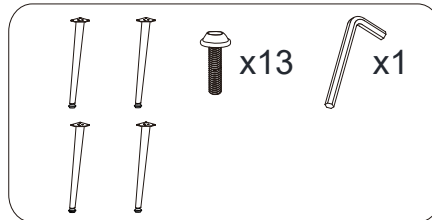

ASSEMBLY INSTRUCTION

STEP 1