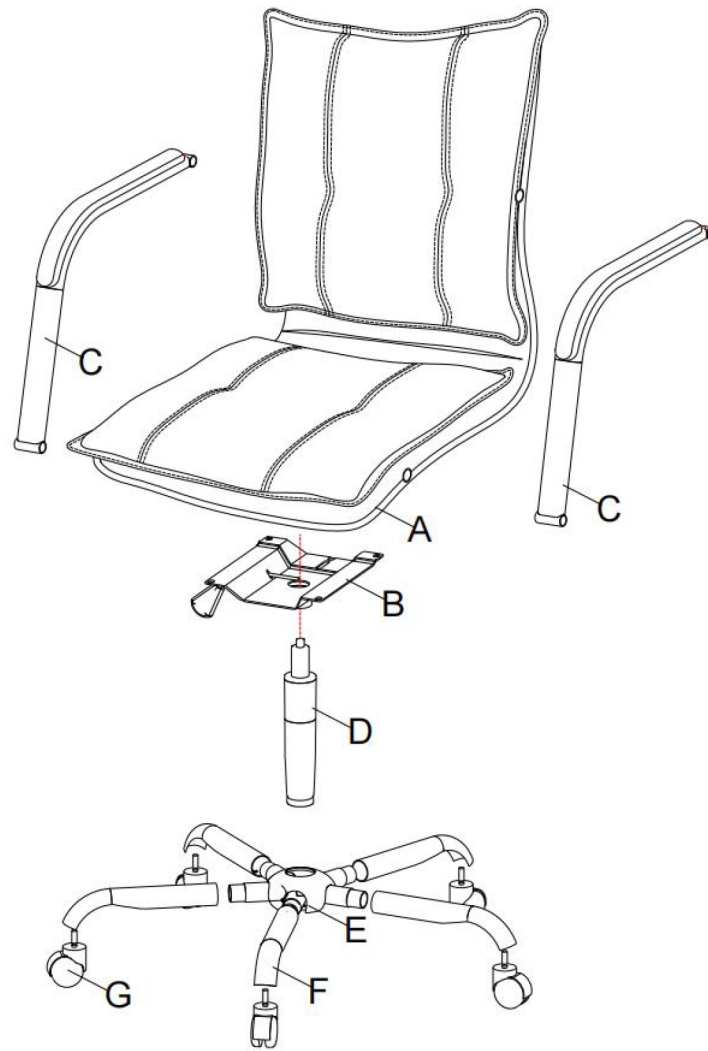

Foot tube

G*5

Casters

Persons Required For Assembly:

Overview

HARDWARE LIST

①*10
M6*10mm

Bolt

②*4
M6*18mm

Bolt

③*4
M8*40mm

Bolt

④*1
M6

Allen Key

⑤*4

wood plug