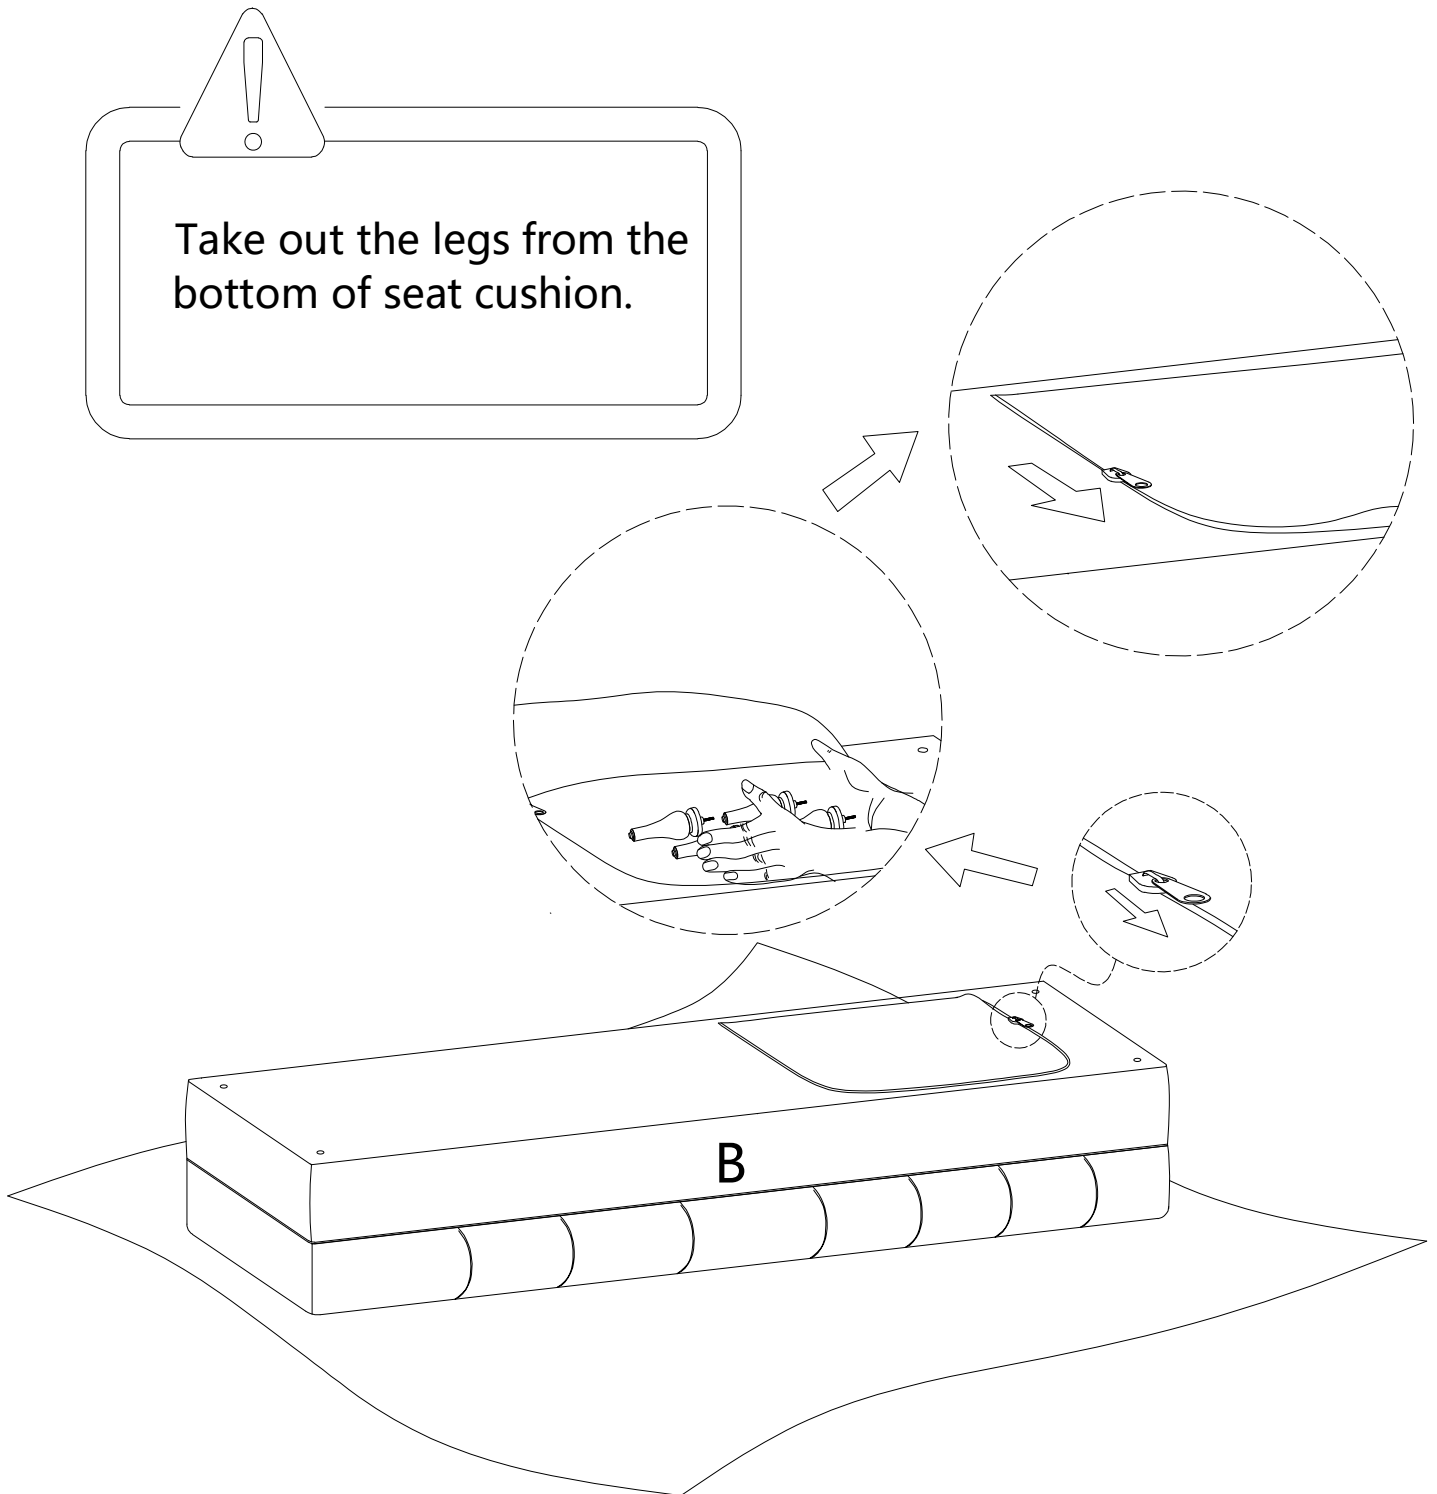

Weight Limitation

250 LBS

PARTS LIST

A	x2
	
Arms	

B	x1
	
Seat cushion	

C	x4
	
Legs	

ASSEMBLY INSTRUCTIONS

STEP-1

ASSEMBLY INSTRUCTIONS

STEP-1

ASSEMBLY INSTRUCTIONS

STEP-2

ASSEMBLY INSTRUCTIONS

STEP-3

ASSEMBLY INSTRUCTIONS

STEP-4

Attention:
After installation, adjust the adjustable leveler to keep the chair balanced .
Be sure to check all packing material carefully for small parts, which may have come loose inside the carton during shipment.